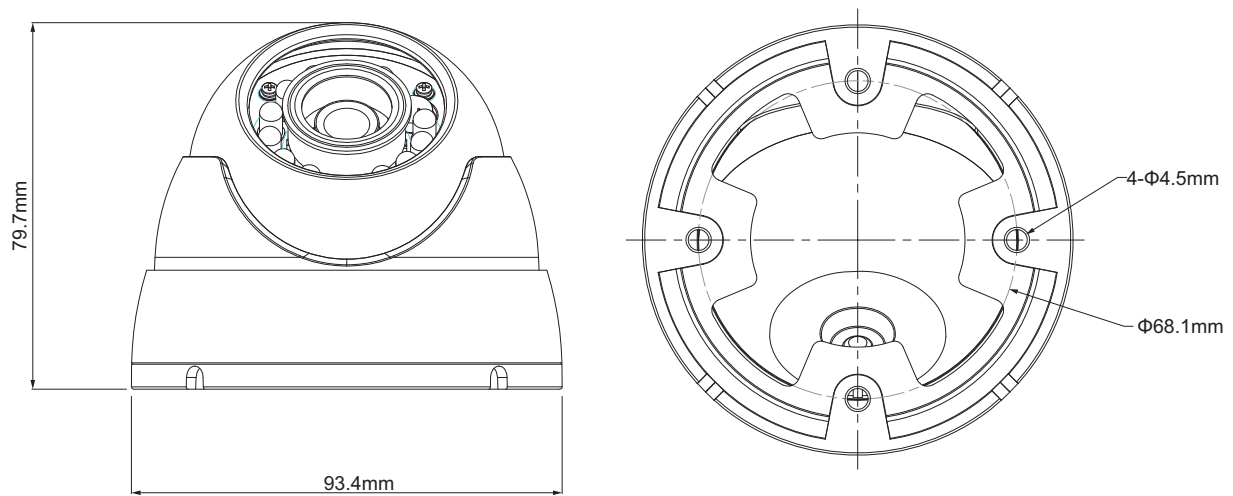

## DH-HAC-HDW1000M

---

1Megapixel 720P Water-proof IR HDCVI Mini Dome Camera

### Features

- 1/4" 1Megapixel CMOS
- 25/30fps@720P
- High speed, long distance real-time transmission
- Day/Night(ICR), AWB, AGC, BLC, 2DNR
- 3.6mm fixed lens (2.8mm optional)
- Max. IR LEDs length 30m, Smart IR
- IP67, DC12V

## Technical Specifications

Model	DH-HAC-HDW1000MP	DH-HAC-HDW1000MN
<b>Camera</b>		
Image Sensor	1/4" 1Megapixel CMOS	
Effective Pixels	1280(H)×720(V)	
Electronic Shutter	1/50s~1/100,000s	1/60s~1/100,000s
Video Frame Rate	25fps@720P	30fps@720P
Synchronization	Internal	
Min. Illumination	0.05Lux/F2.0, 0Lux IR on	
Video Output	1-channel BNC HDCVI high definition video output	
<b>Camera Features</b>		
Max. IR LEDs Length	30m, Smart IR	
Day/Night	Auto(ICR) / Color / B/W	
Noise Reduction	2D	
<b>Lens</b>		
Focal Length	3.6mm (2.8mm optional)	
Angle of View	H: 58.5°(80.5°)	
Mount Type	M12	
<b>General</b>		
Power Supply	DC12V±25%	
Power Consumption	Max 2.5W	
Working Environment	-30°C~+60°C / Less than 95%RH (no condensation)	
Transmission Distance	Over 800m via 75-3 coaxial cable	
Ingress Protection	IP67	
Dimensions	Φ93.4mm×79.7mm	
Weight	0.35kg	
Material	Metal	

## Dimensions (mm)