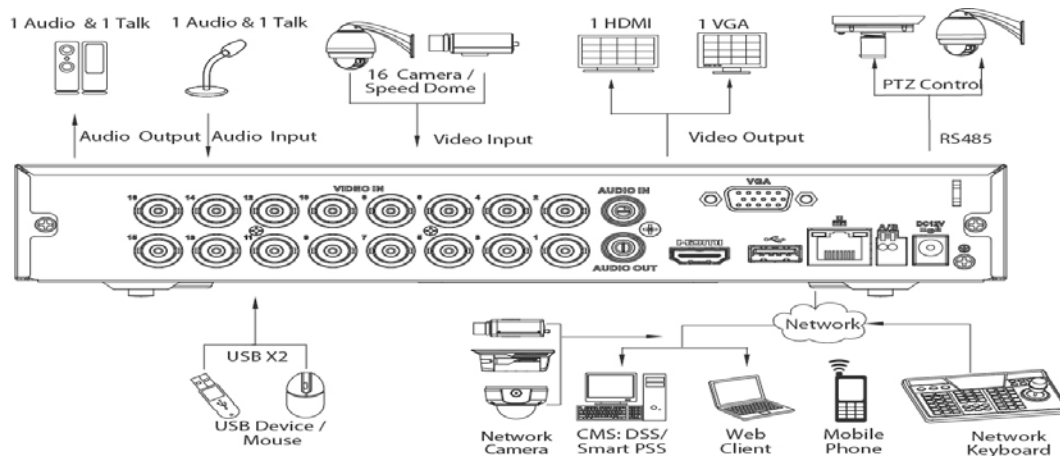

DH-HCVR5104/5108/5116HS-S3

	camera, Previous camera, Full screen, Repeat, Shuffle, Backup selection, Digital zoom	
Backup Mode	USB Device/Internal SATA burner/Network	
Network		
Ethernet	RJ-45 port (10/100M)	RJ-45 port (10/100M/1000M)
Network Functions	HTTP, IPv4/IPv6, TCP/IP, UPNP, RTSP, UDP, SMTP, NTP, DHCP, DNS, PPPOE, DDNS, FTP, IP Filter, SNMP, P2P	
Max. User Access	128 users	
Smart Phone	iPhone, iPad, Android, Windows Phone	
Storage		
Internal HDD	1 SATA port, up to 6TB	
Auxiliary Interface		
USB Interface	2 ports(1 Rear), USB2.0	2 ports (1 Rear USB3.0, 1 Front USB2.0)
RS485	1 port, For PTZ Control	
General		
Power Supply	DC12V/2A	
Power Consumption	10W(without HDD)	
Working Environment	-10°C ~ +55°C / 10%~90%RH / 86~106kpa	
Dimension(W×D×H)	Compact 1U, 260mm×220mm×40mm	
Weight	0.75KG(without HDD)	

System Connection

*Takes HCVR5116HS-S3 as an example

Dahua Technology Co., Ltd.

1199' BinAn Road, Binjiang District, Hangzhou, China
Tel: +86-571-87688883
Fax: +86-571-87688815
Email: overseas@dahuatech.com
www.dahuatech.com

*Design and specifications are subject to change without notice.