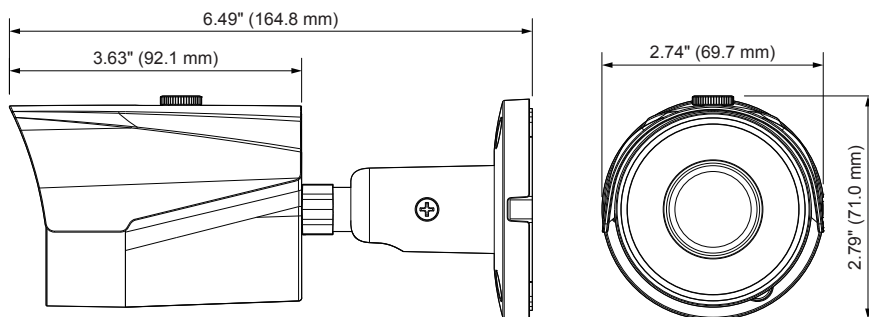

WDR 4 MP IR Bullet Camera

RECOMMENDED ACCESSORIES

SYSTEM COMPATIBILITY		MOUNTS AND ACCESSORIES	
HEN*4	8/16/32/64-channel Focus 4K NVRs (H.264/H.265)	HQA-PM2**	Pole Mount Bracket
HEN*2	4/8/16-channel Performance Series NVRs (H.264)	HB34S2-CM**	Corner Mount Bracket
		HBS2-BB	Junction Box
		HEJB	Junction Box

* Pre-installed storage (TB).

** The HBS2-BB or HEJB junction box must be used when installing the camera to HQA-PM2 or HB34S2-CM.

ORDERING

HBW4PER1	Network WDR 4 MP IR Bullet Camera, 1/3" CMOS, 3.6 mm Fixed, 18 IR LEDs, PoE, H.265+

DIMENSIONS

For more information

www.honeywell.com/security

Honeywell Security and Fire

2700 Blankenbaker Pkwy, Suite 150
Louisville, KY 40299
1.800.323.4576
www.honeywell.com

Honeywell reserves the right, without notification, to make changes in product design or specifications.

L/HBW4PER1D/D | 10/17
© 2017 Honeywell International Inc.

Honeywell